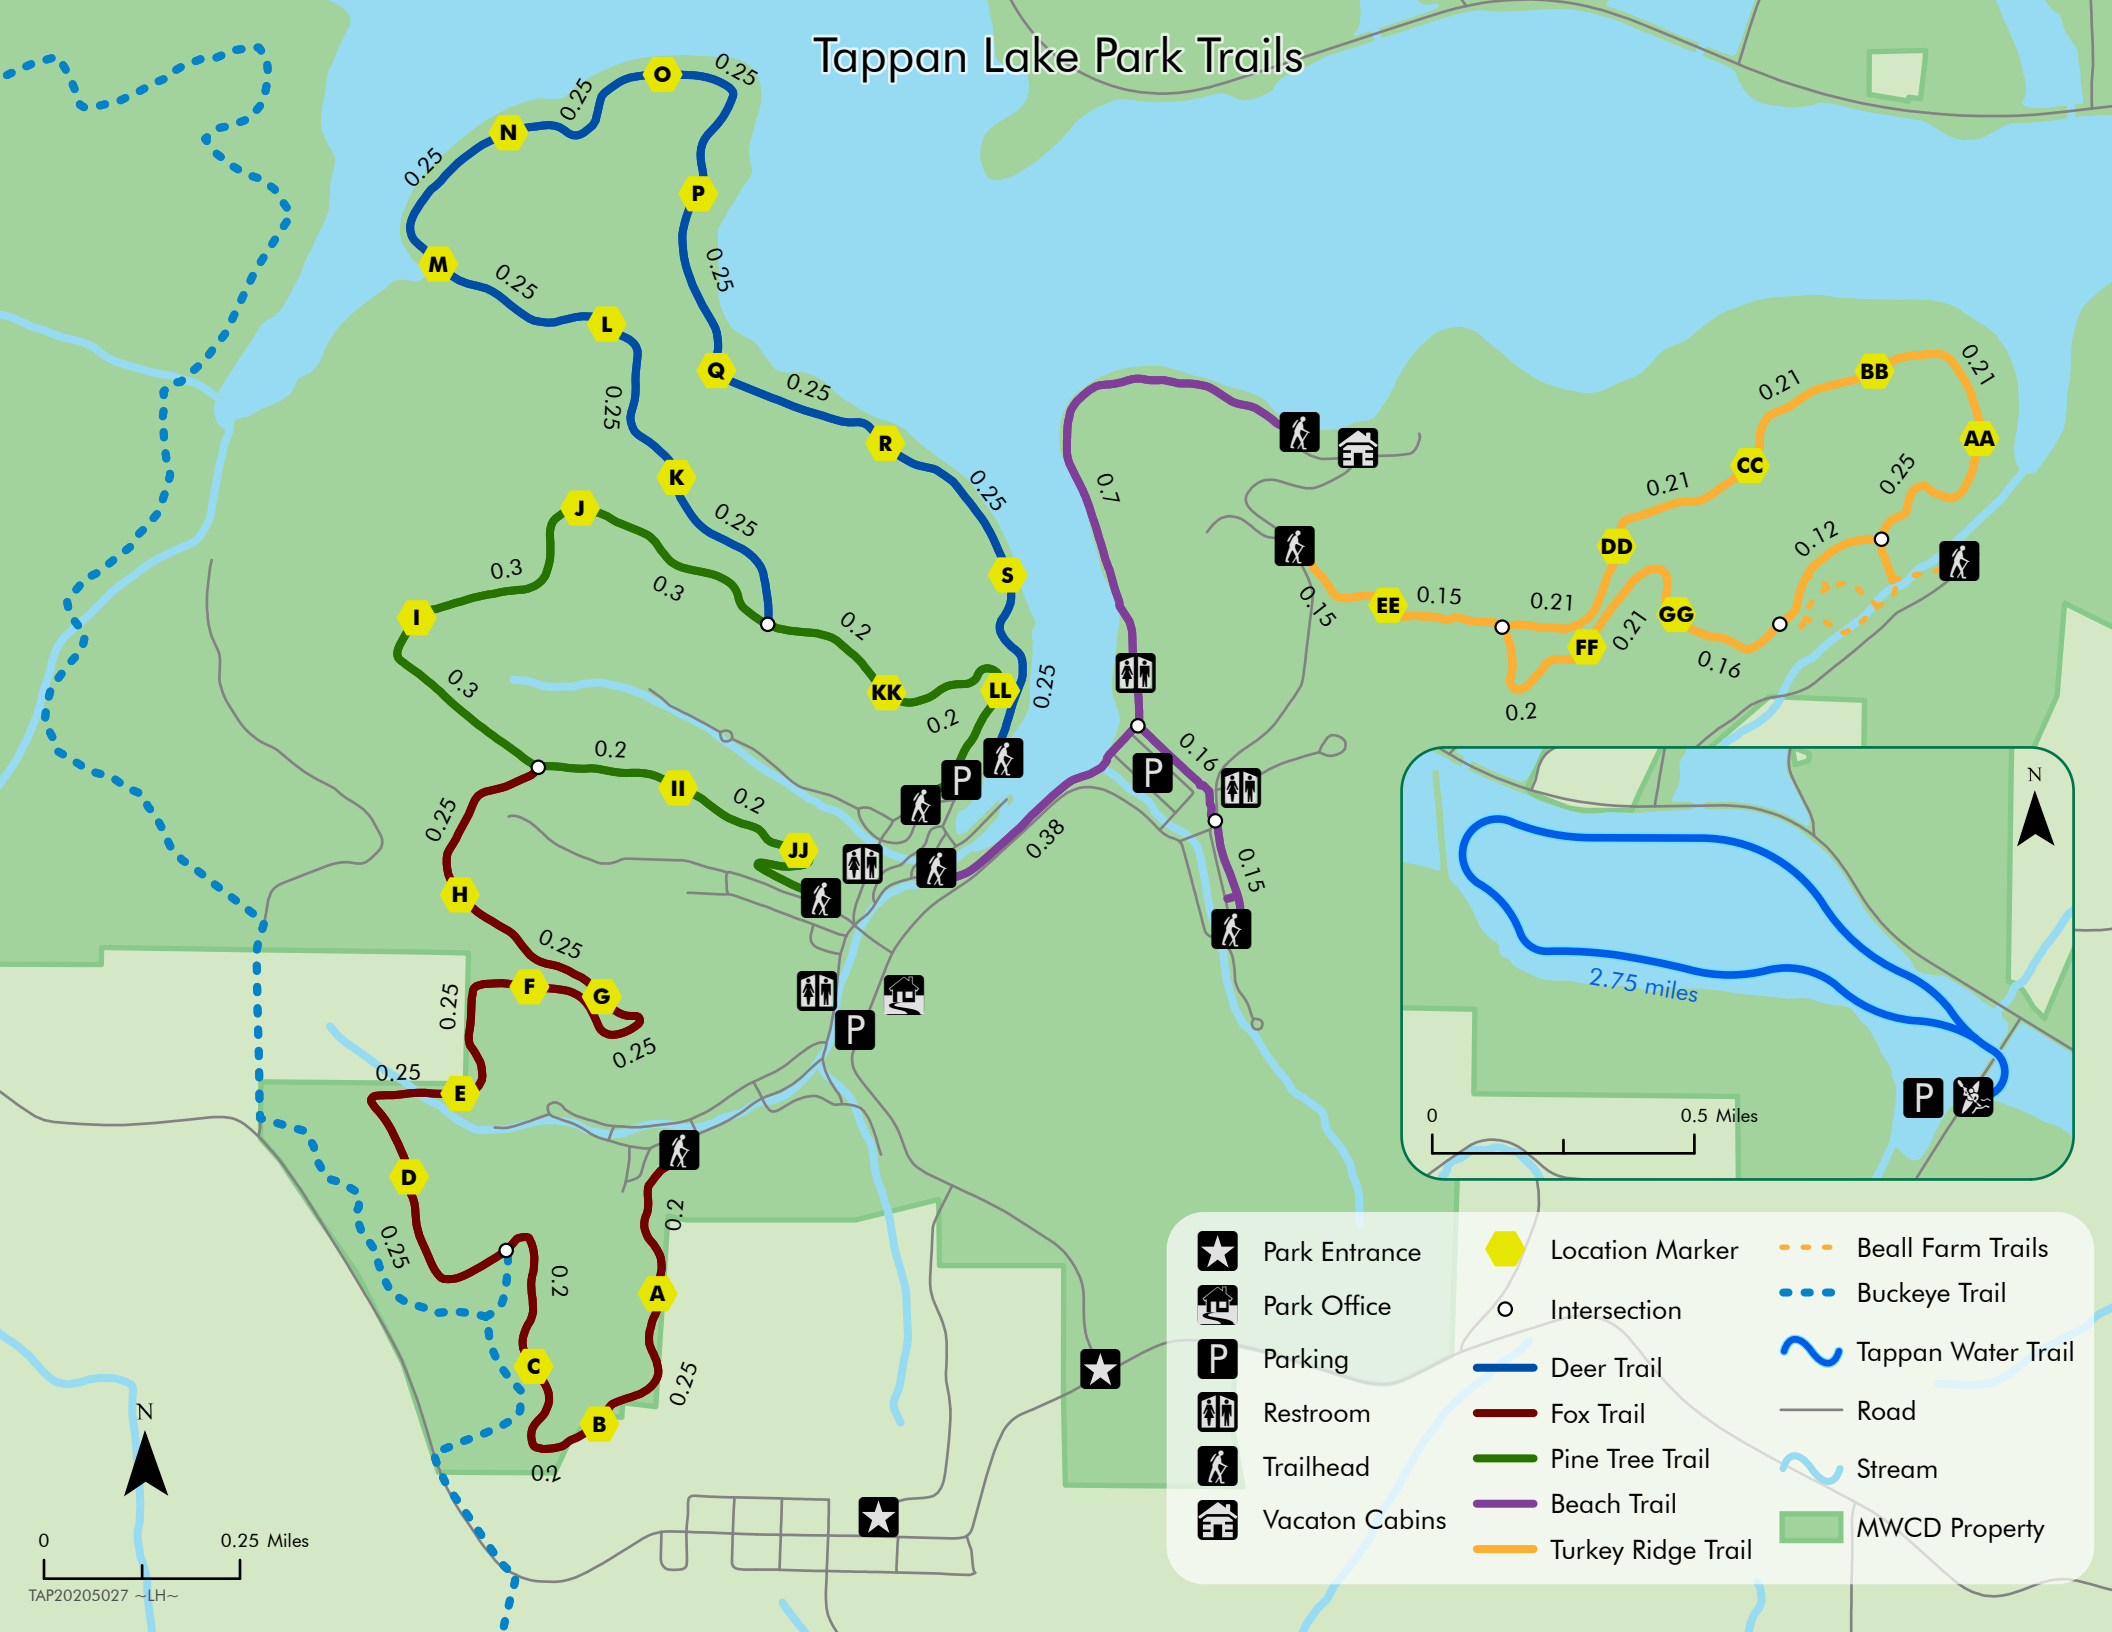

# Tappan Lake Park Trails

- |                |                    |                    |
|----------------|--------------------|--------------------|
| Park Entrance  | Location Marker    | Beall Farm Trails  |
| Park Office    | Intersection       | Buckeye Trail      |
| Parking        | Deer Trail         | Tappan Water Trail |
| Restroom       | Fox Trail          | Road               |
| Trailhead      | Pine Tree Trail    | Stream             |
| Vacaton Cabins | Beach Trail        | MWCD Property      |
|                | Turkey Ridge Trail |                    |

0 0.25 Miles  
TAP20205027 ~LH~