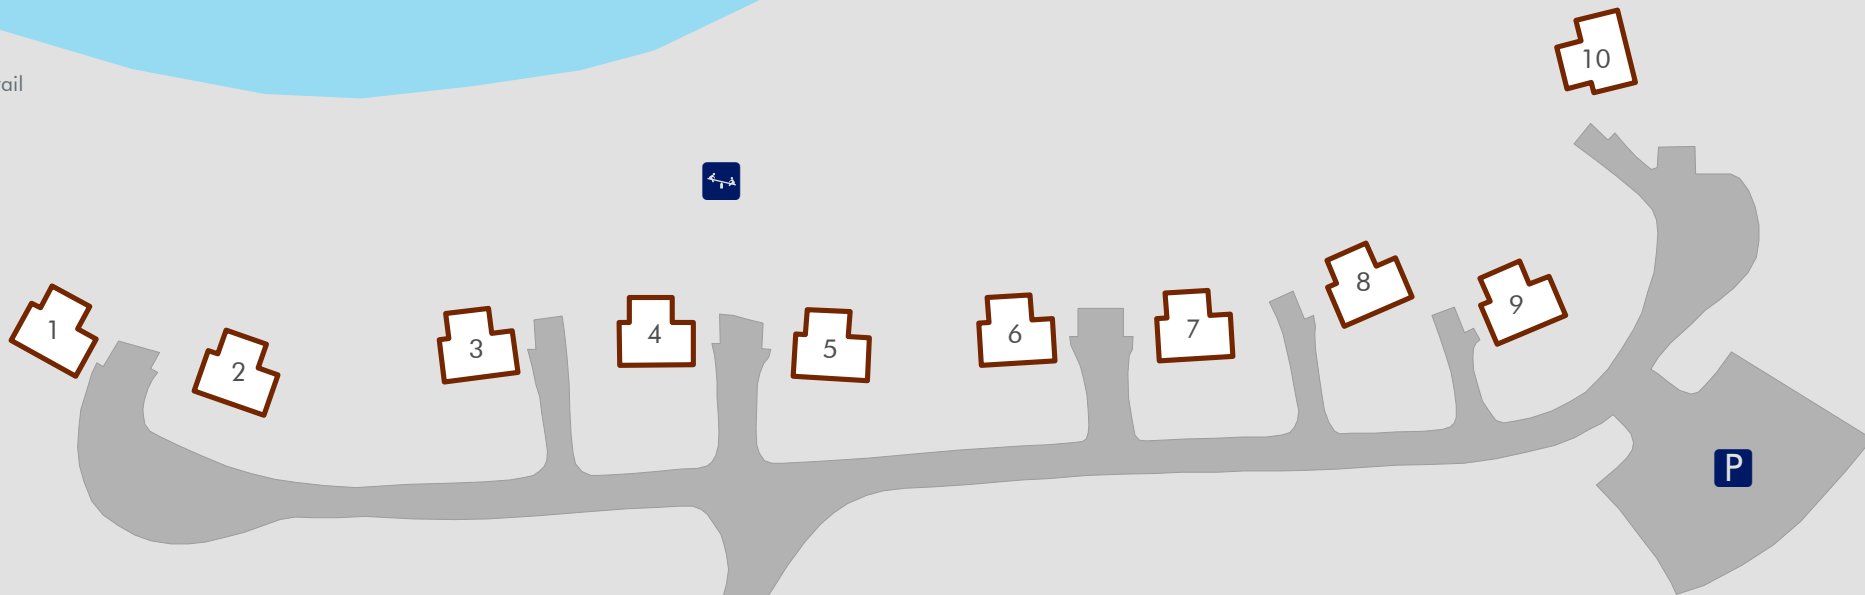

-  Dock
-  Playground
-  Trailer Parking
-  Vacation Cabins
-  Tappan Lake
-  Roads

↖
To Beach Trail

To Park Office/Entrance,
Main Campground,
Turkey Ridge Trail

0 100 Feet

Tappan Lake Park Vacation Cabins

Source: MWCD. Map is for illustrative purposes only. Cabin locations & dimensions are not to scale. Actual site dimensions can vary.

TAP20175118 ~LAH~