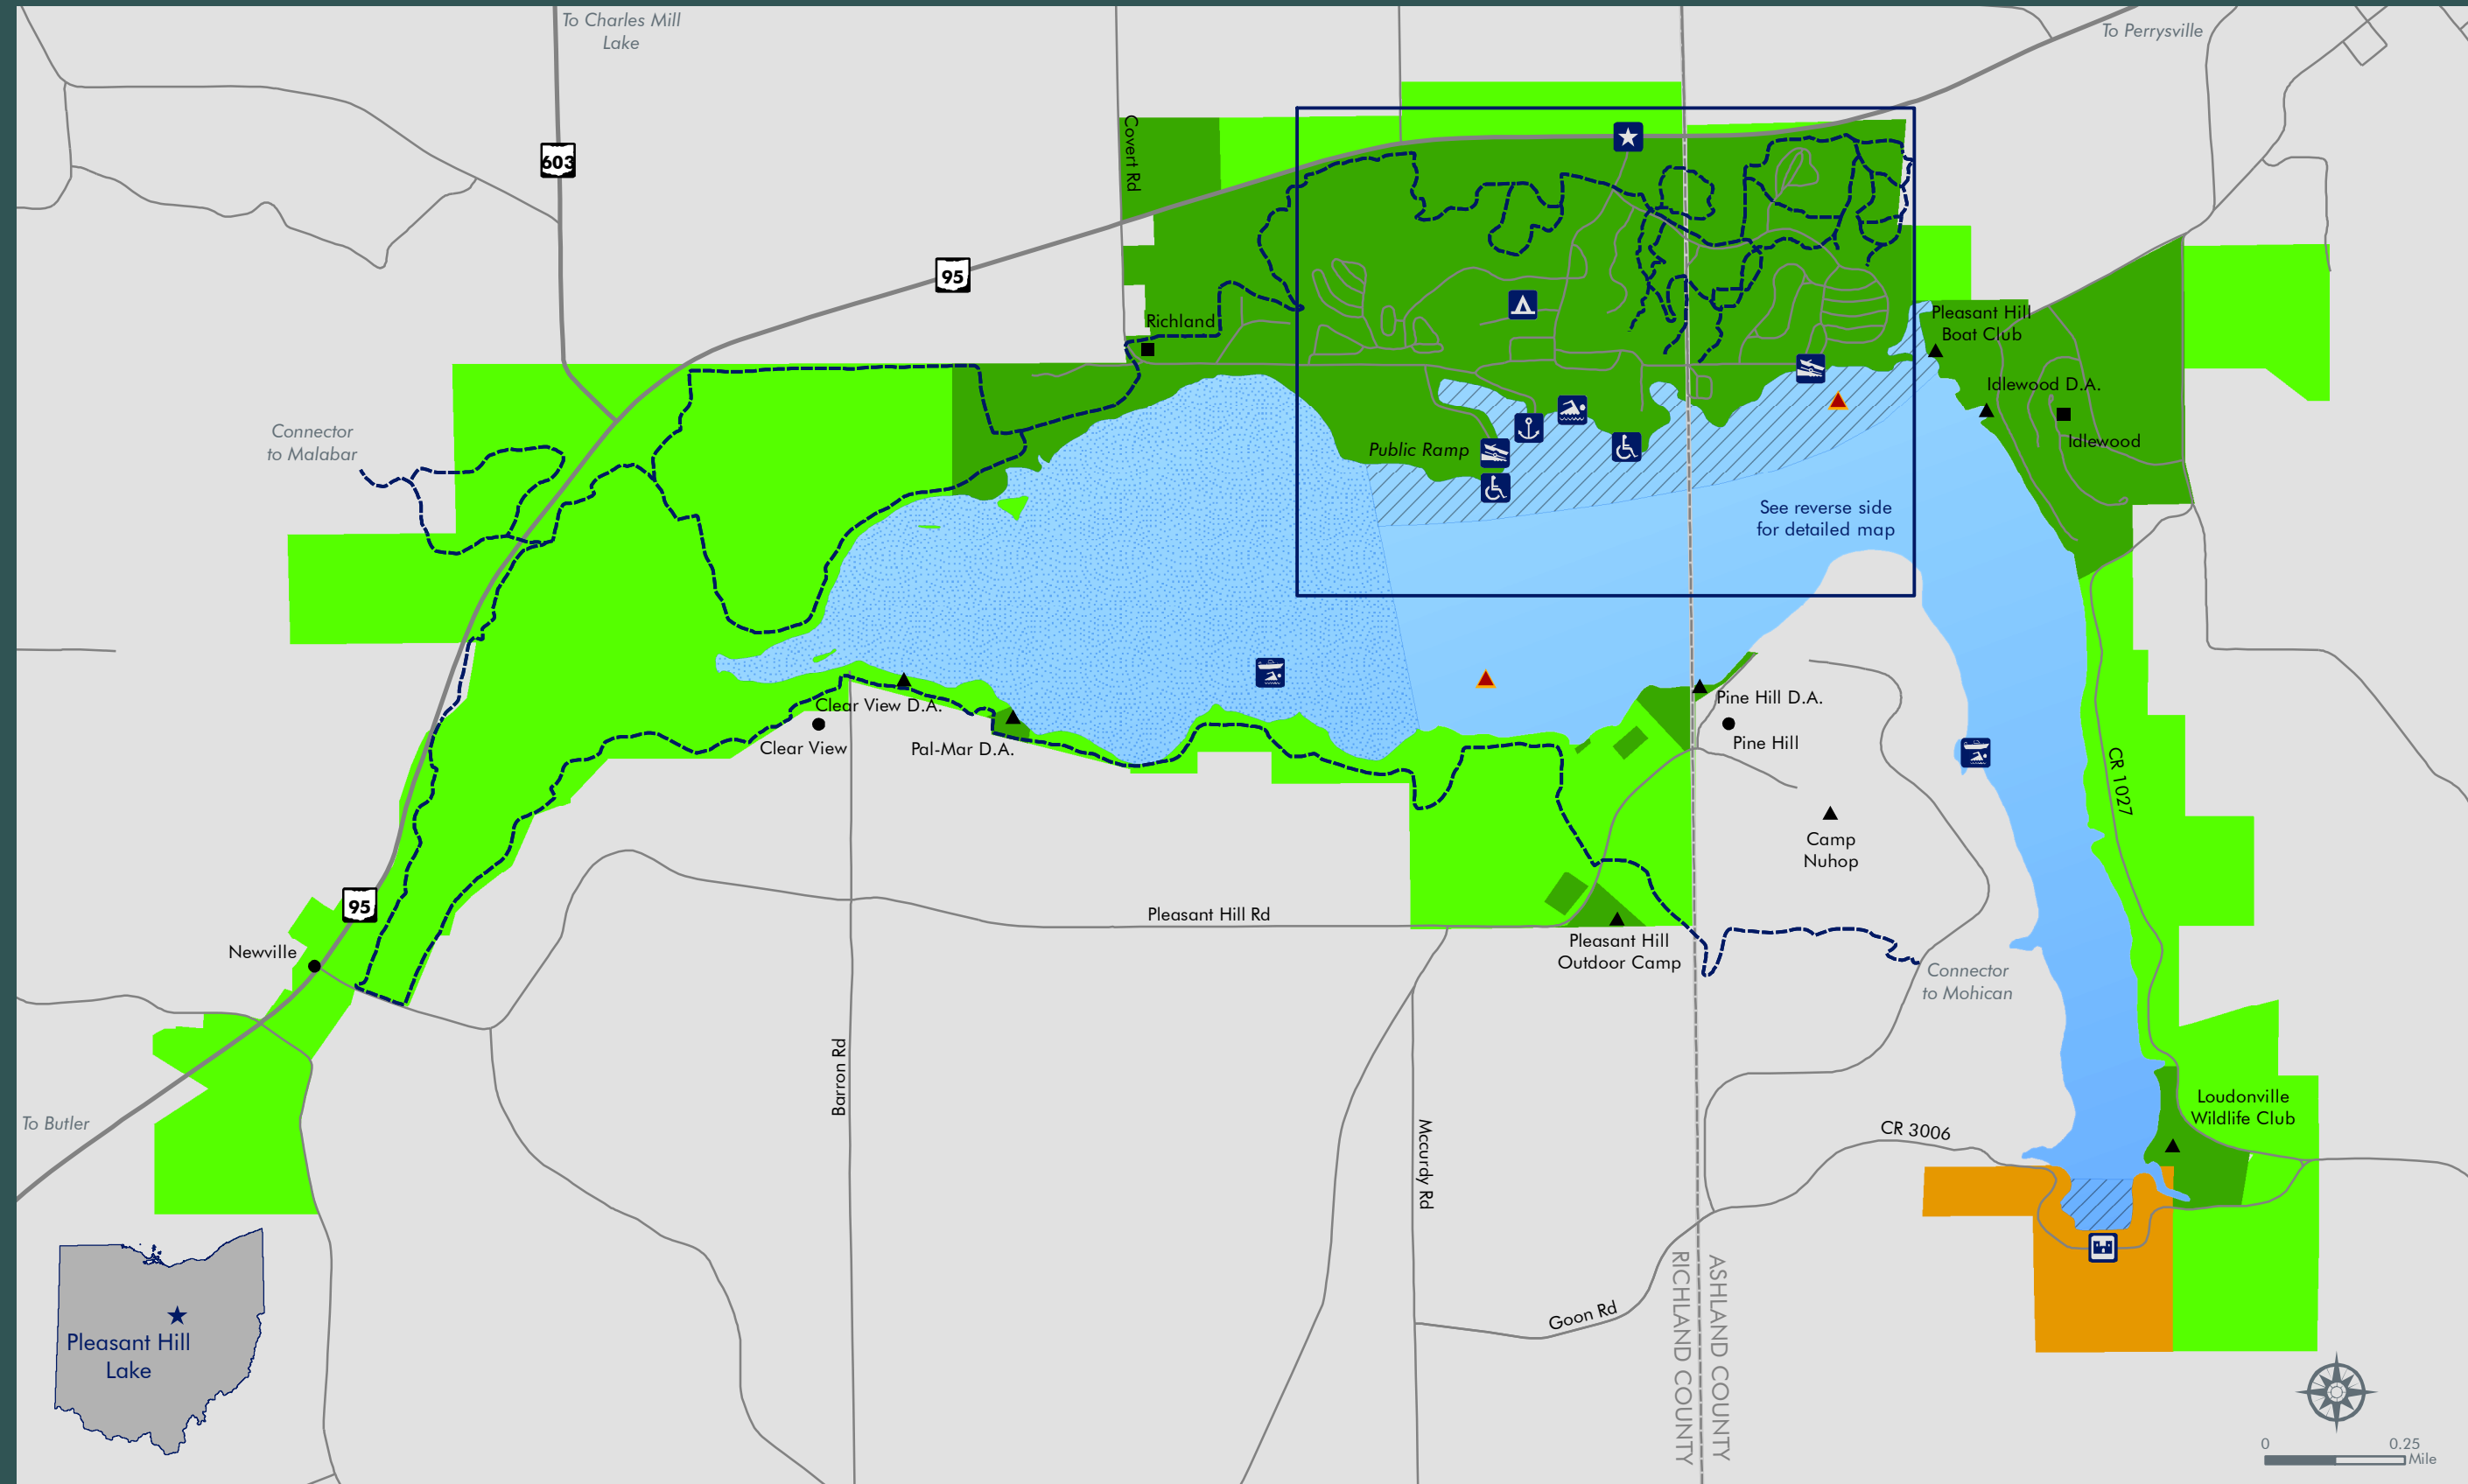

Pleasant Hill Lake

- Accessible Pier
- Beach
- Boat Ramp
- Boater Swimming Area
- Camping
- Dam
- Marina
- Park Entrance
- Camp, Club, Docking Association (D.A.)
- MWCD Cottage Area
- Neighborhood
- Hazard
- Road
- Trail
- 6 mph Zone
- No Wake Zone
- Pleasant Hill Lake
- Public Use Area
- Restricted Use Area
- USACE Area

Muskingum Watershed Conservancy District
1319 Third St. NW
New Philadelphia, Ohio 44663-0349
(330) 343-6647, Toll Free (877) 363-8500
www.mwcd.org

Map is for informational purposes only.
Accuracy is neither guaranteed nor implied.

Sources: MWCD, ODNR, OGRIP

PLH20185024~LAH~