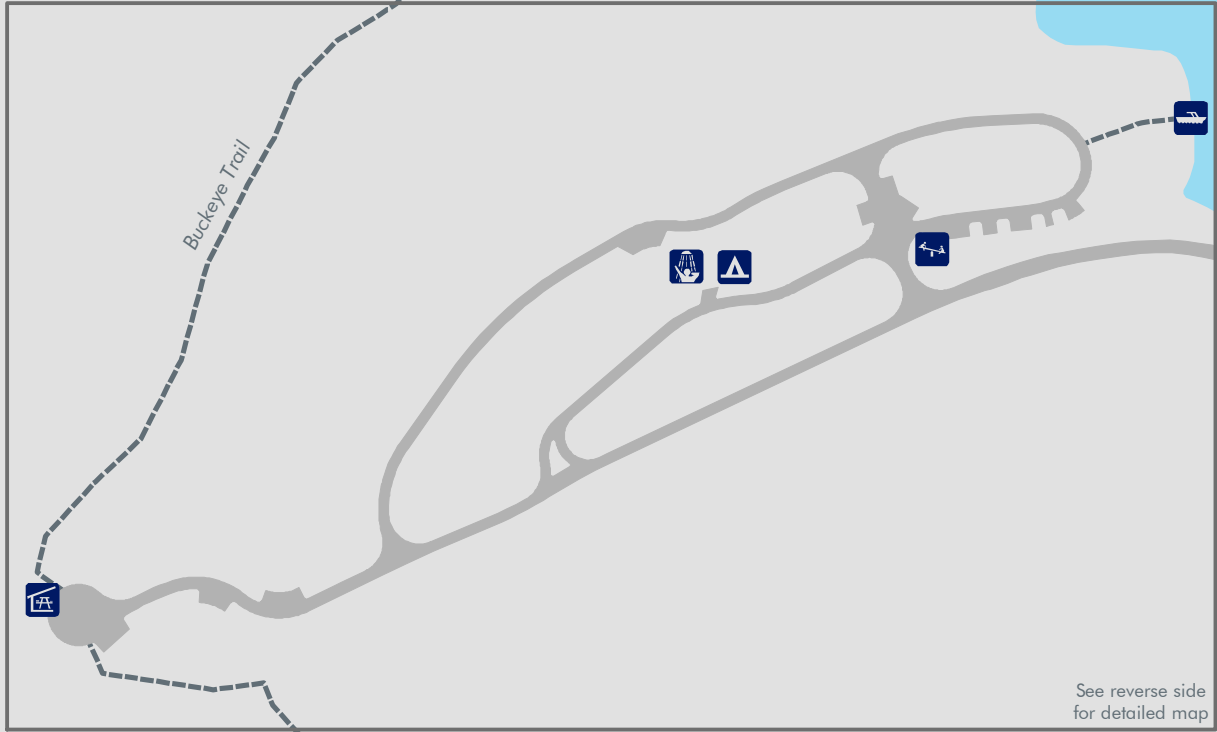

Piedmont Lake Main Campground

Source: MWCD. Map is for illustrative purposes only. Campsite locations & dimensions are not to scale. Actual site dimensions can vary.

See reverse side
for detailed map

Piedmont Lake

- | | | | |
|--|-------------|---|----------------|
|  | Road |  | Kayak Launch |
|  | Trail |  | Marina |
|  | Boat Ramp |  | Picnic Shelter |
|  | Boat Rental |  | Playground |
|  | Camping |  | Restroom |
|  | Concessions |  | Shower House |
|  | Dock |  | Vacation Cabin |

0 300 Feet

Piedmont Lake

Marina Rd

To Park
Entrance