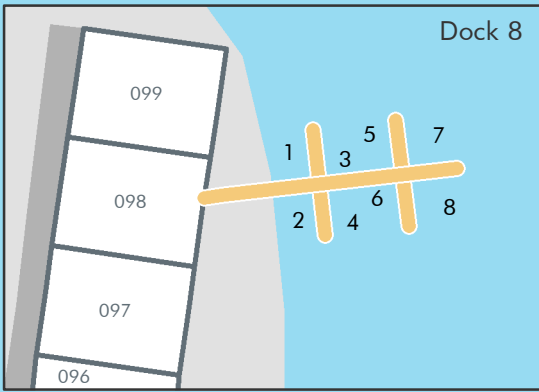

Clendening Campground Dock Slips

CLENDENING LAKE

	Restroom
	Dock
	Electric Site
	Building
	Road

MUSKINGUM WATERSHED
CONSERVANCY DISTRICT

Source: MWCD, EagleView Imagery
Map is for illustrative purposes only.
Dock dimensions are not to scale.
Dock locations are subject to change.