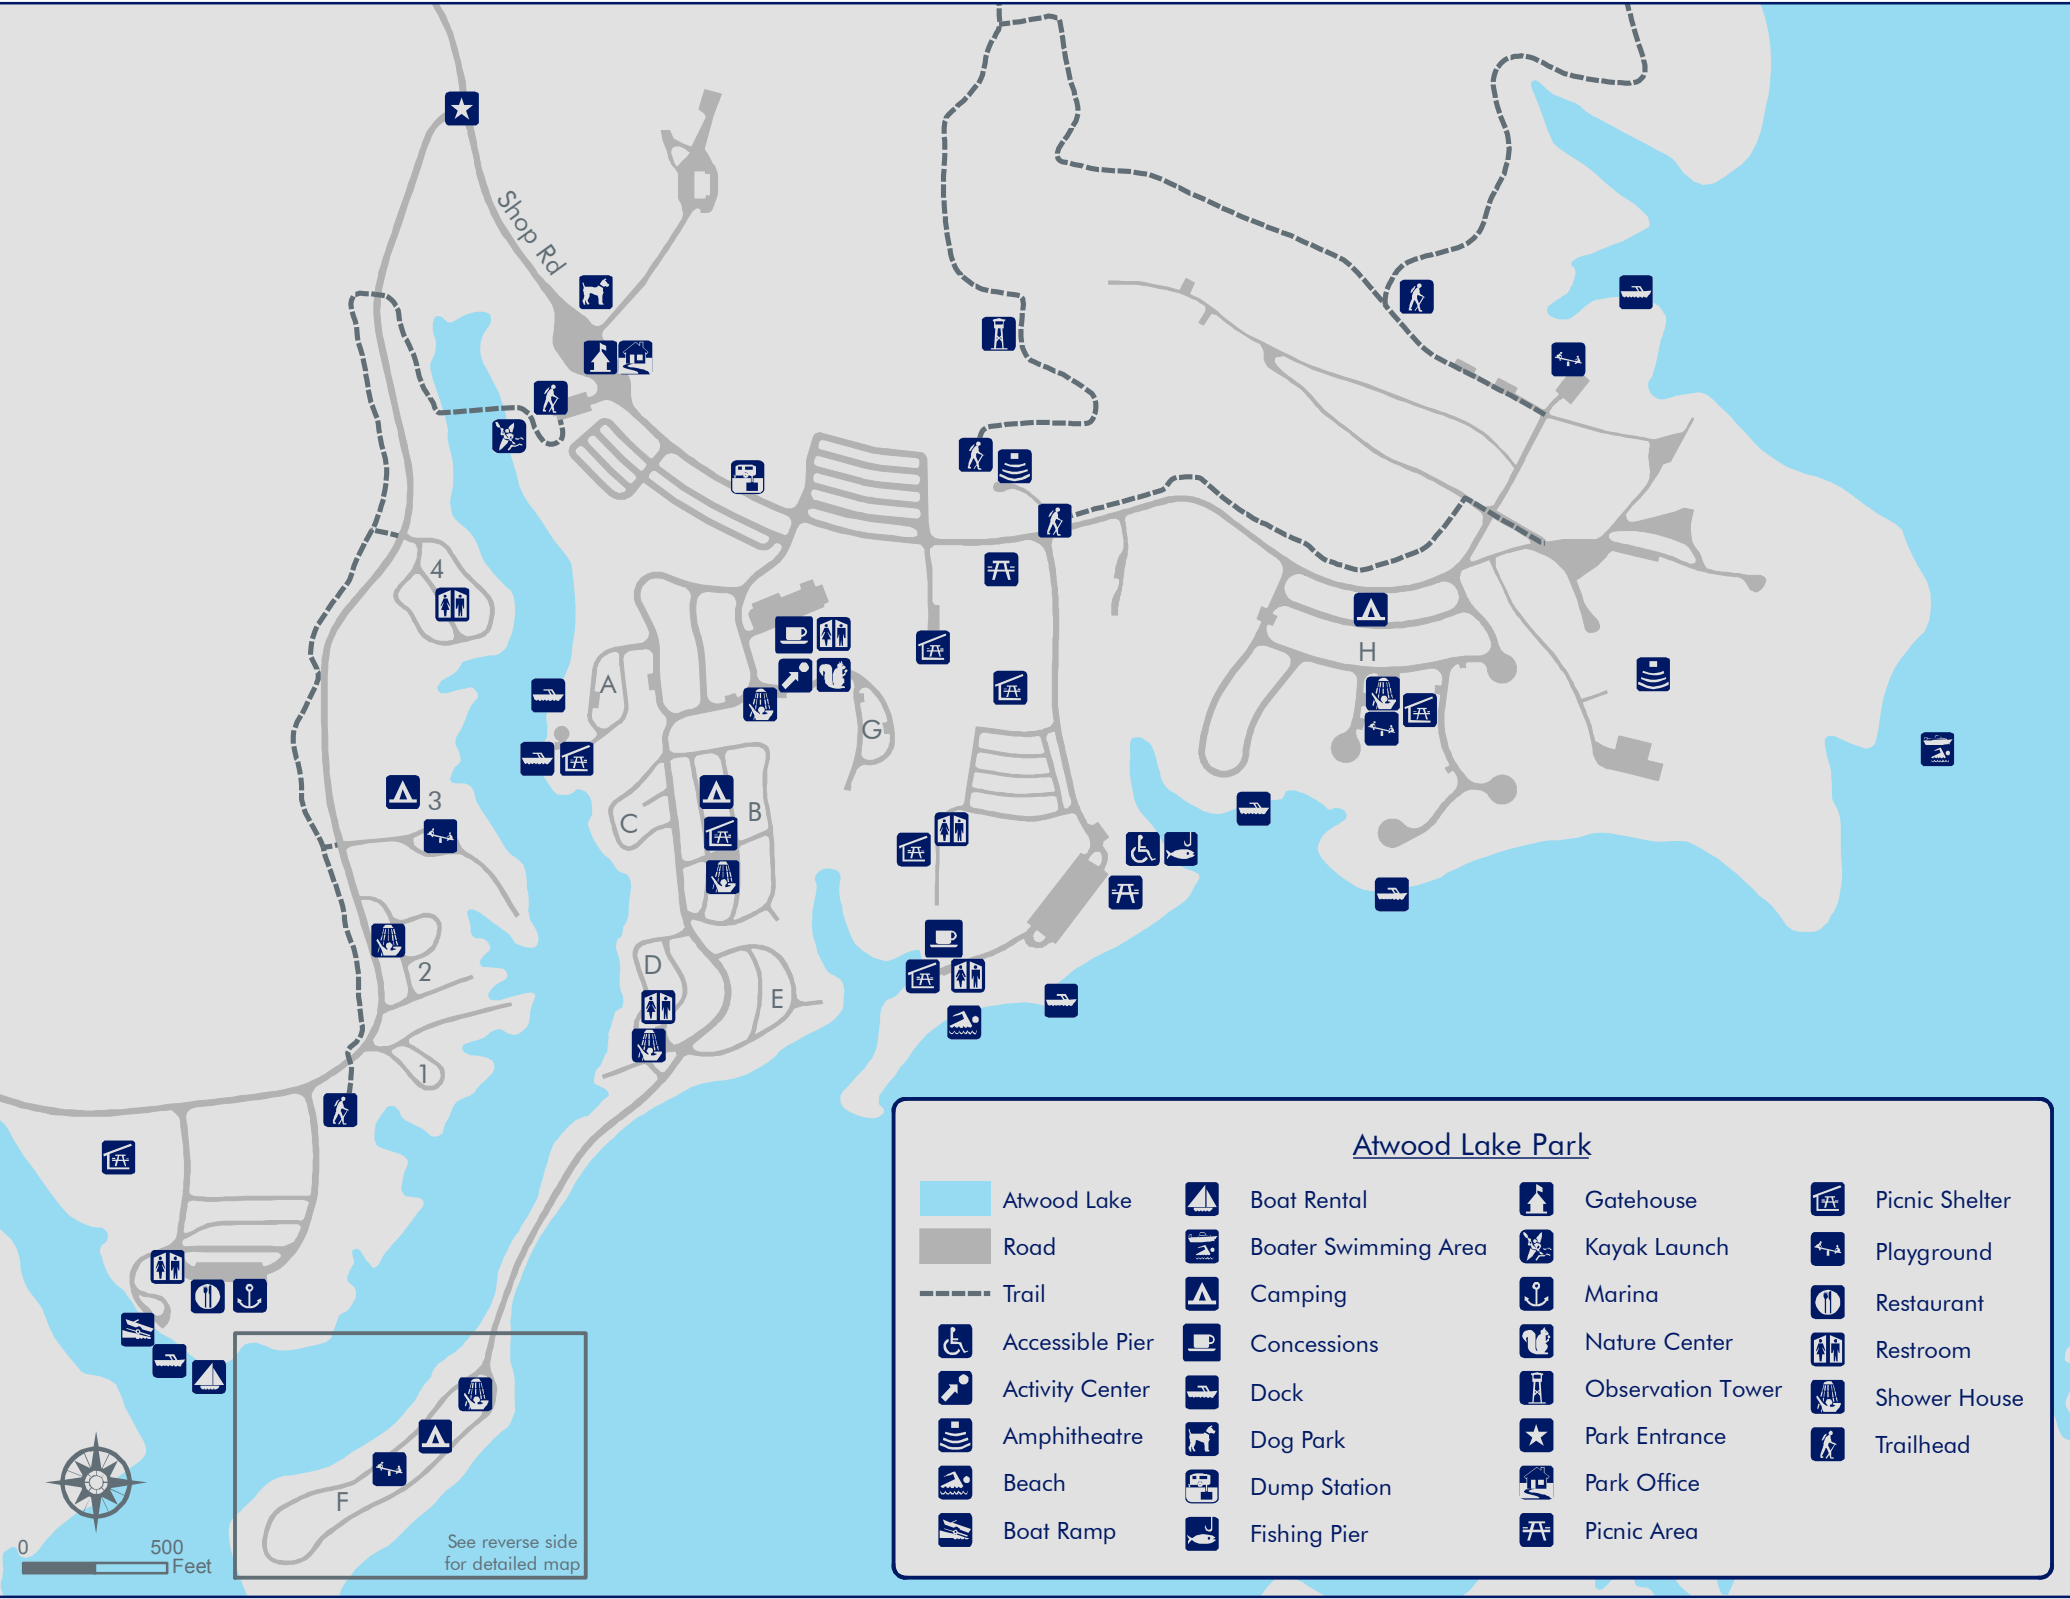

To Areas A-E

Atwood Lake

Atwood Lake

Atwood Lake Park: Area F

0 200 Feet

-  Dump Station
-  Playground
-  Shower House
-  Spigots
-  Electric Site
-  Roads

Source: MWCD
 Map is for illustrative purposes only.
 Campsite locations/dimensions are not to scale. Actual site dimensions can vary.

0 500 Feet

See reverse side for detailed map

Atwood Lake Park

Atwood Lake	Boat Rental	Gatehouse	Picnic Shelter
Road	Boater Swimming Area	Park Entrance	Playground
Trail	Camping	Park Office	Restaurant
Accessible Pier	Concessions	Picnic Area	Restroom
Activity Center	Dock	Fishing Pier	Shower House
Amphitheatre	Dog Park		Trailhead
Beach	Dump Station		
Boat Ramp	Gatehouse		
	Kayak Launch		
	Marina		
	Nature Center		
	Observation Tower		