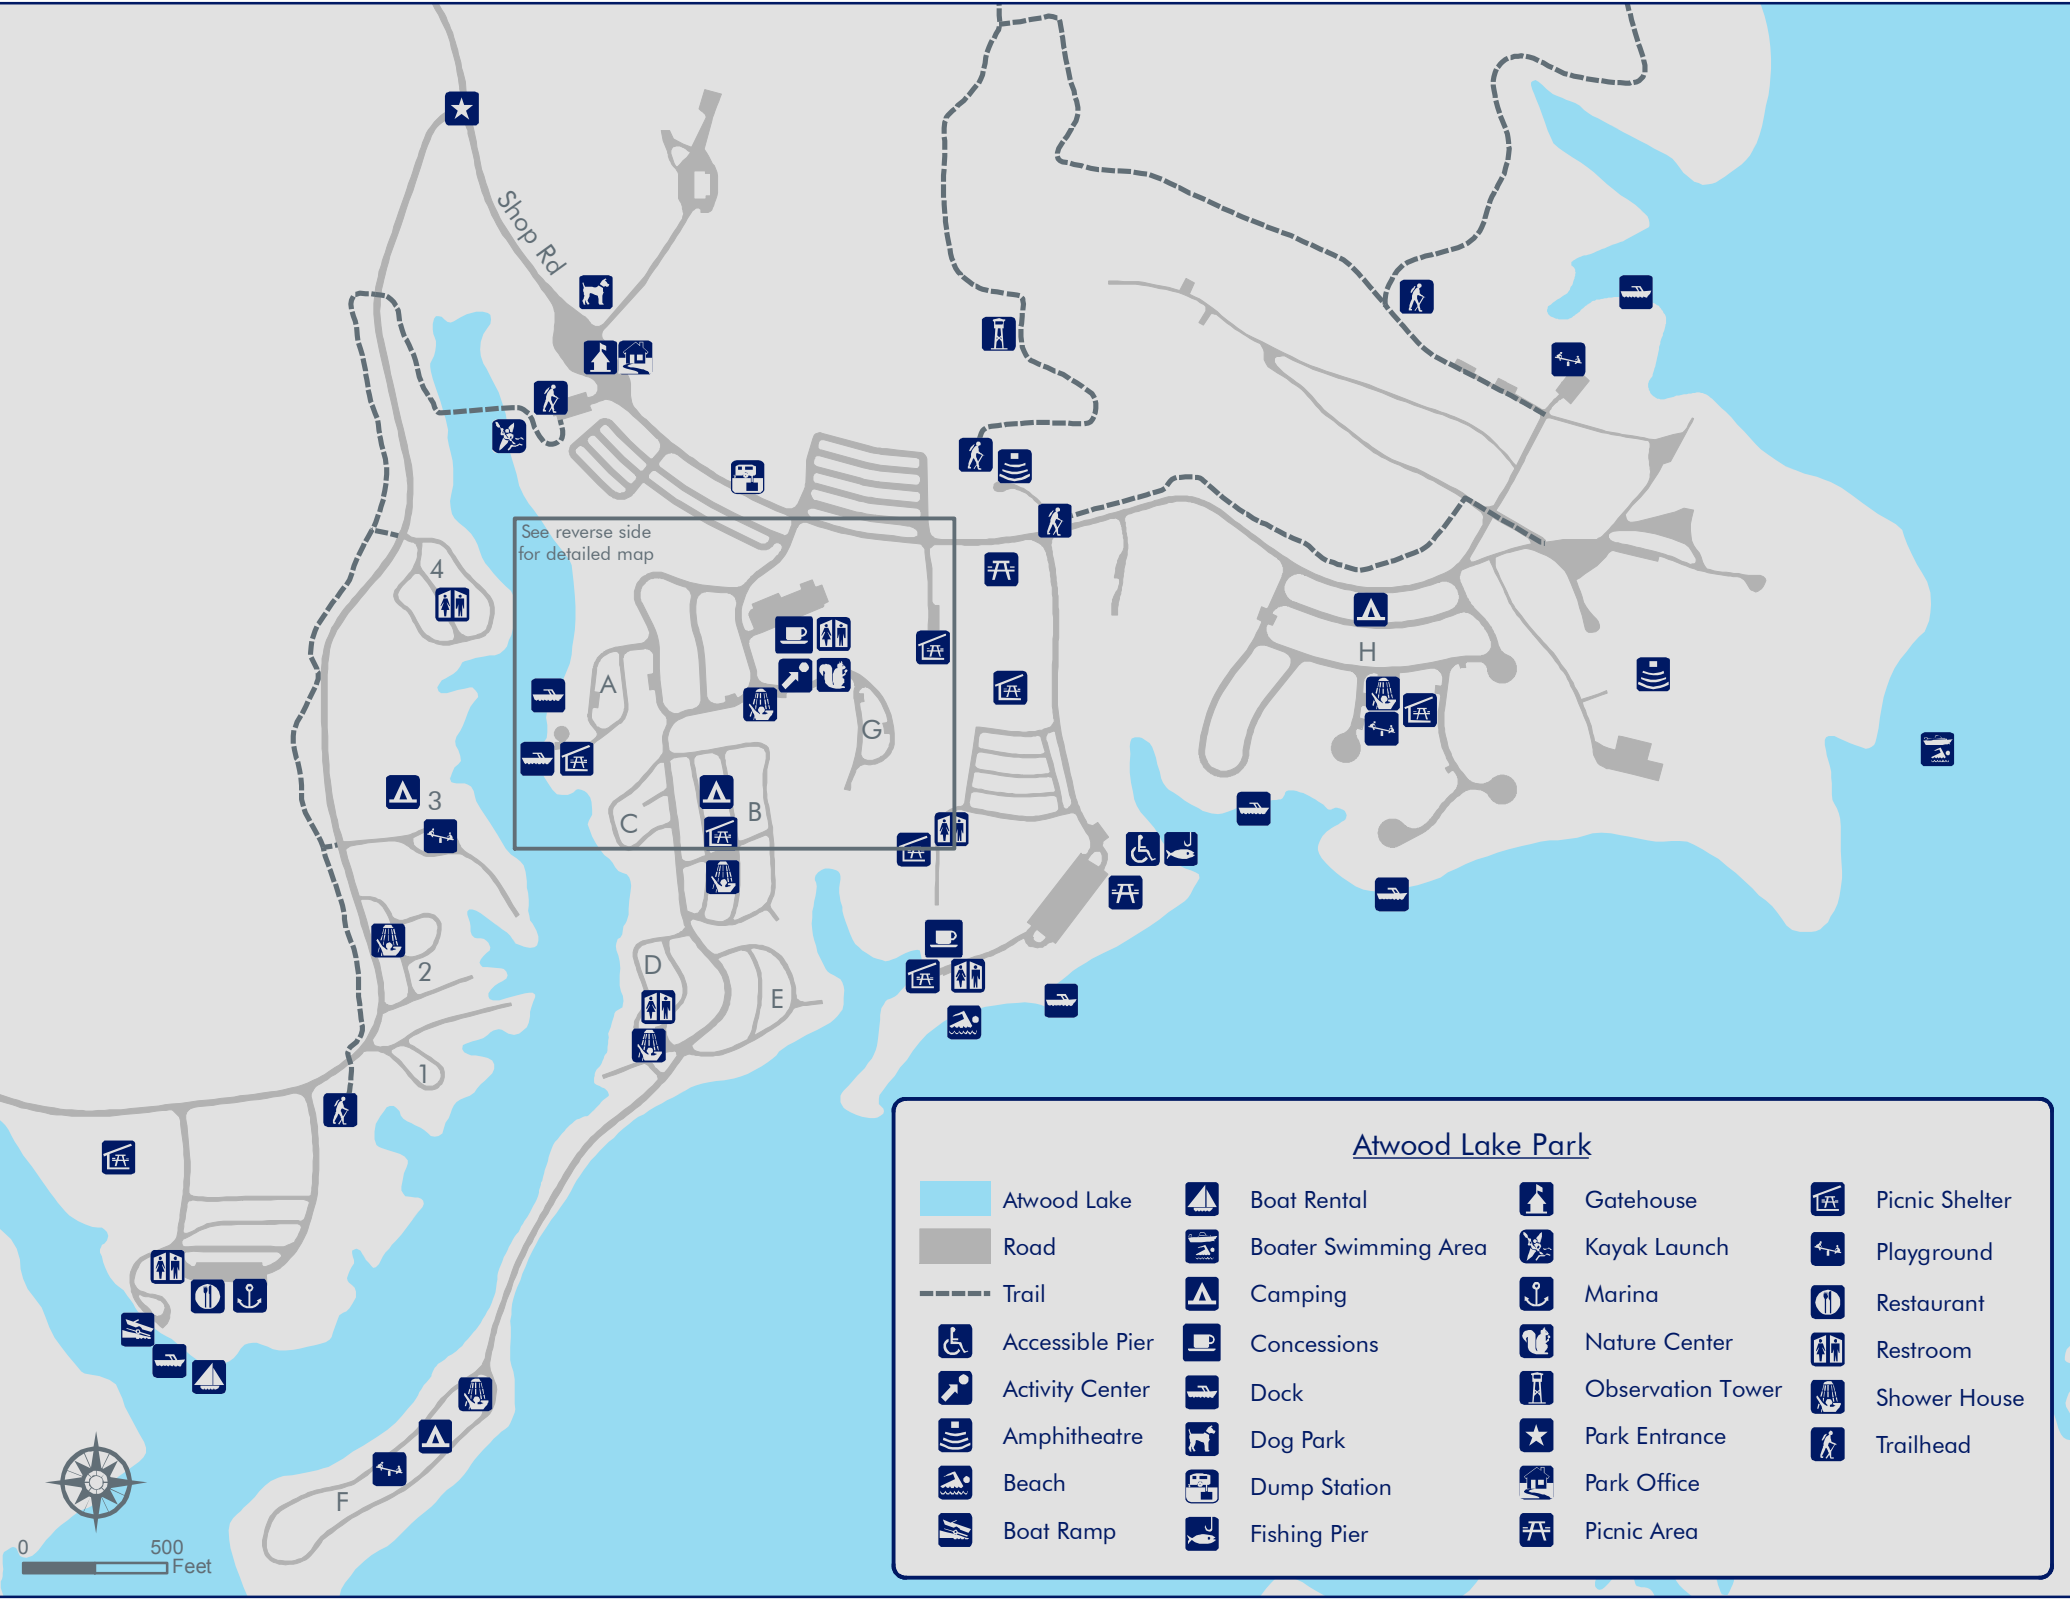

Atwood Lake Park Camp Areas A & G

Source: MWCD. Map is for illustrative purposes only. Campsite locations & dimensions are not to scale. Actual site dimensions can vary.

Shop Rd

See reverse side for detailed map

Atwood Lake Park

	Atwood Lake		Boat Rental		Gatehouse		Picnic Shelter
	Road		Boater Swimming Area		Camping		Marina
	Trail		Concessions		Nature Center		Restaurant
	Accessible Pier		Dock		Observation Tower		Shower House
	Activity Center		Dog Park		Park Entrance		Trailhead
	Amphitheatre		Dump Station		Park Office		
	Beach		Fishing Pier		Picnic Area		
	Boat Ramp						