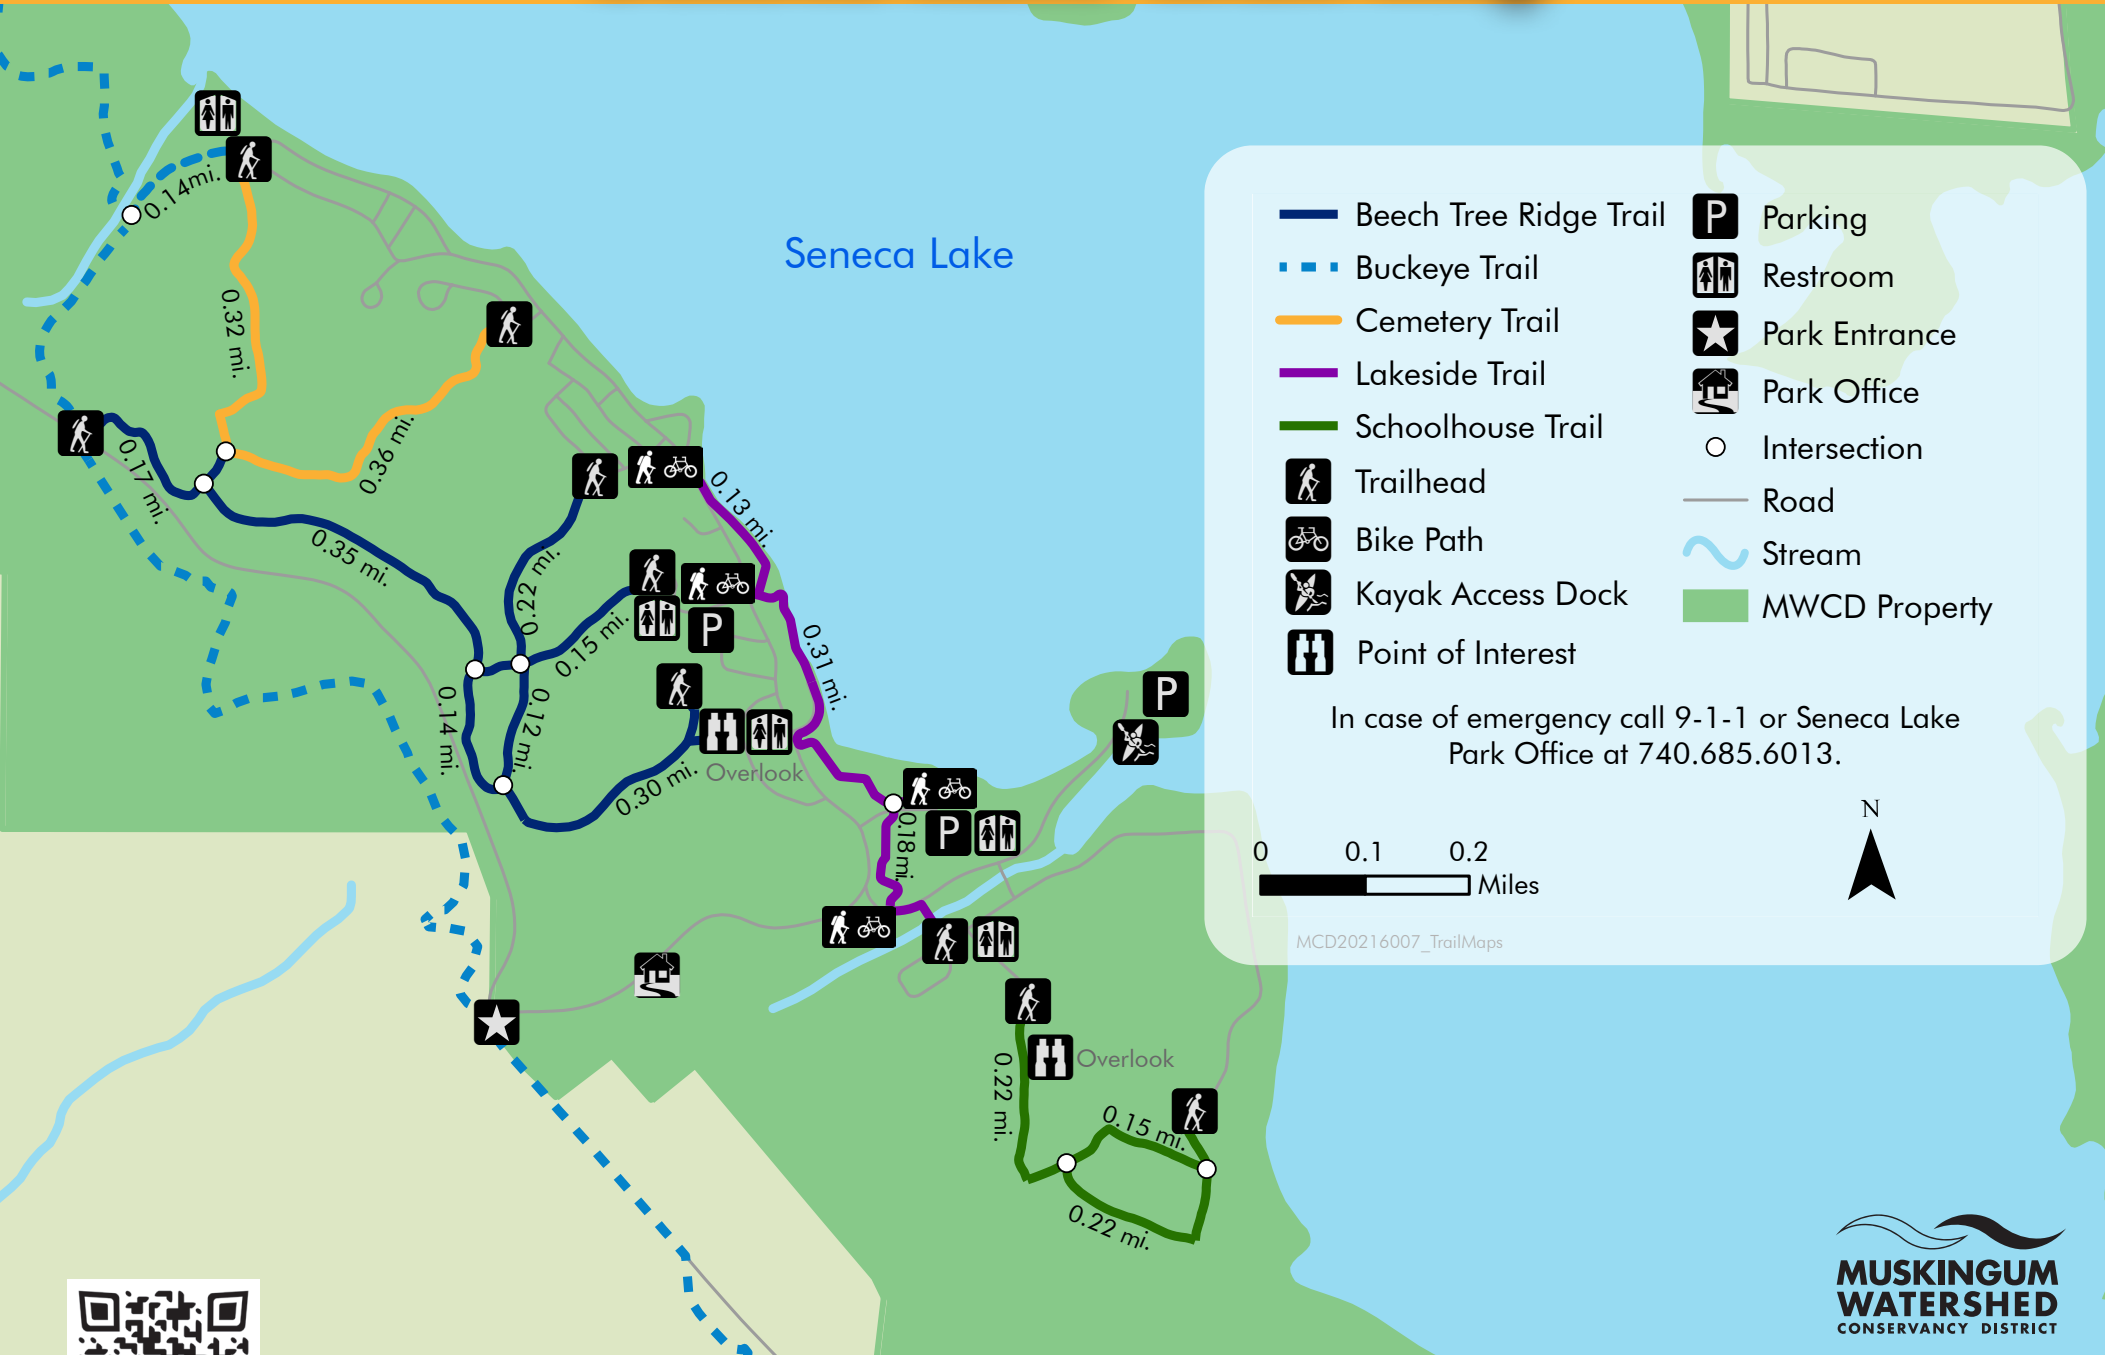

Seneca Lake Trail Map

Visit [MWCD.org/Trails](https://www.mwcd.org/trails) or scan the QR code to access current trail information and instructions to the DETOUR Trails App, or to report unsafe trail conditions