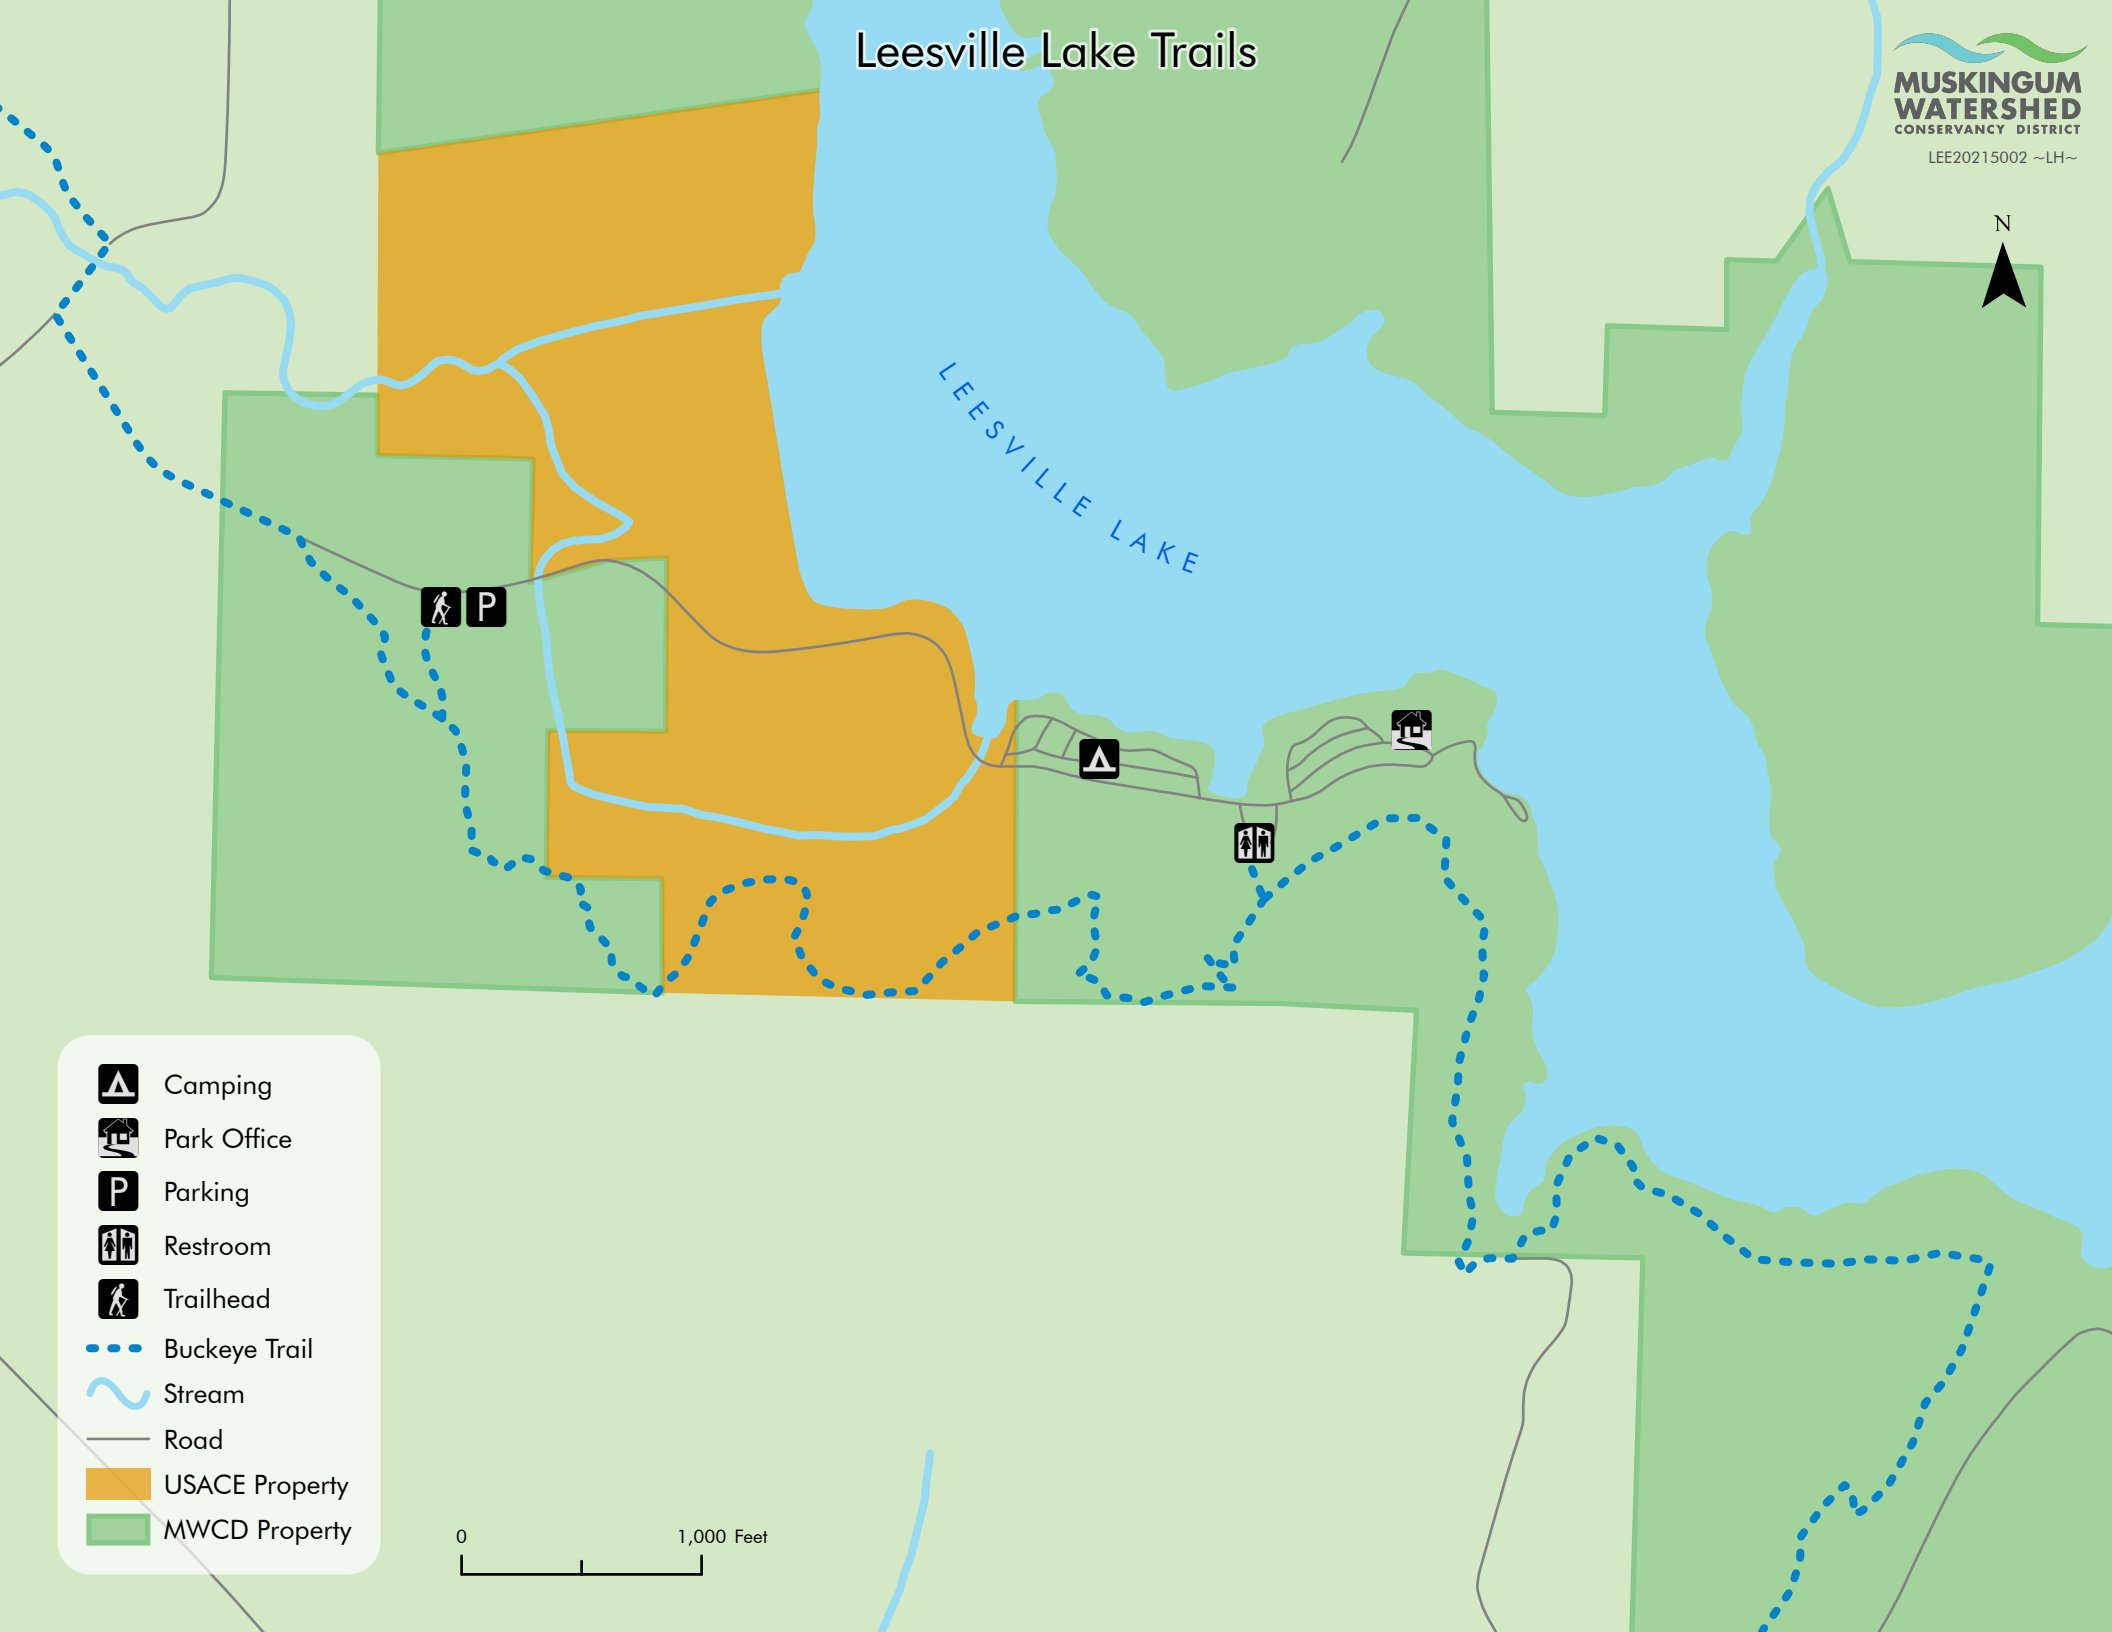

# Leesville Lake Trails

-  Camping
-  Park Office
-  Parking
-  Restroom
-  Trailhead
-  Buckeye Trail
-  Stream
-  Road
-  USACE Property
-  MWCD Property

0 1,000 Feet