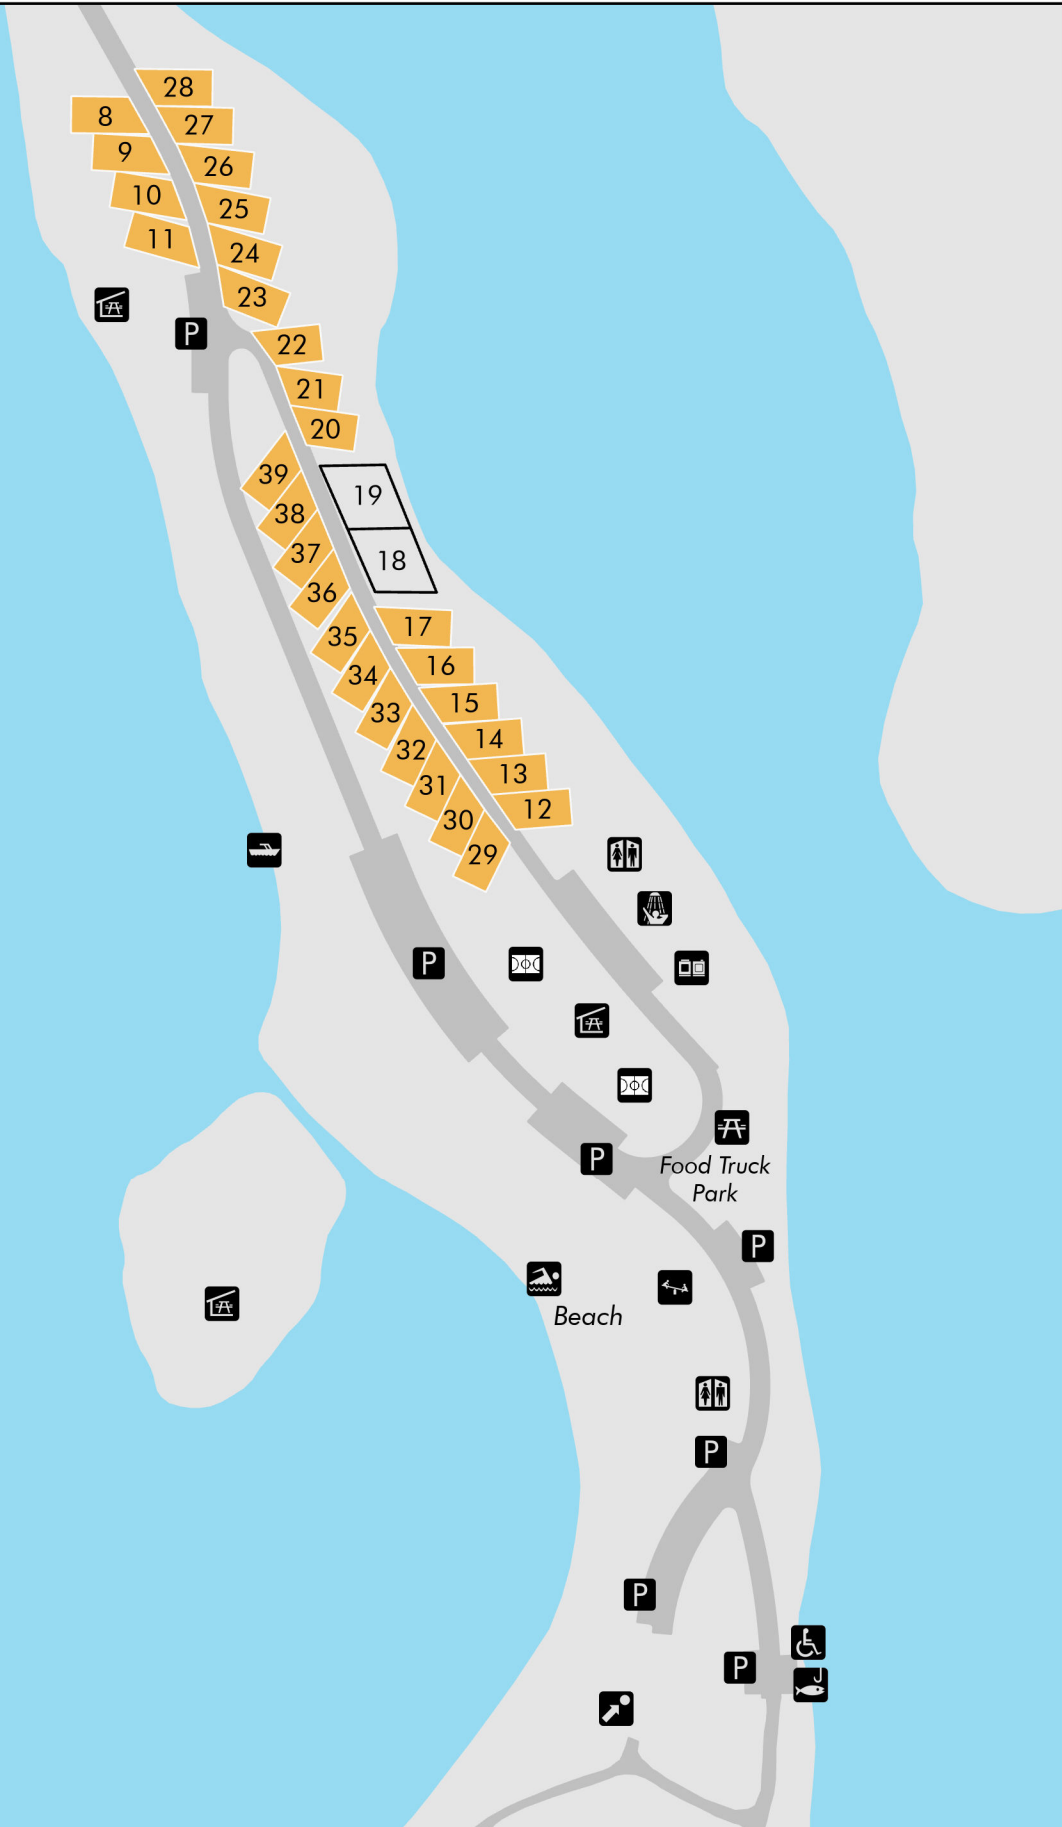

To Marina and Gatehouse

- Accessible Pier
- Activity Center
- Beach
- Dock
- Fishing Pier
- Picnic Area
- Picnic Shelter
- Playground
- Restroom
- Shower House
- Athletic Courts
- Parking
- Laundry Facilities
- Full Hookup Campsite
- Charles Mill Lake
- MWCD Property
- Road

0 100 200 Feet

# Charles Mill Lake Park Beach Campground