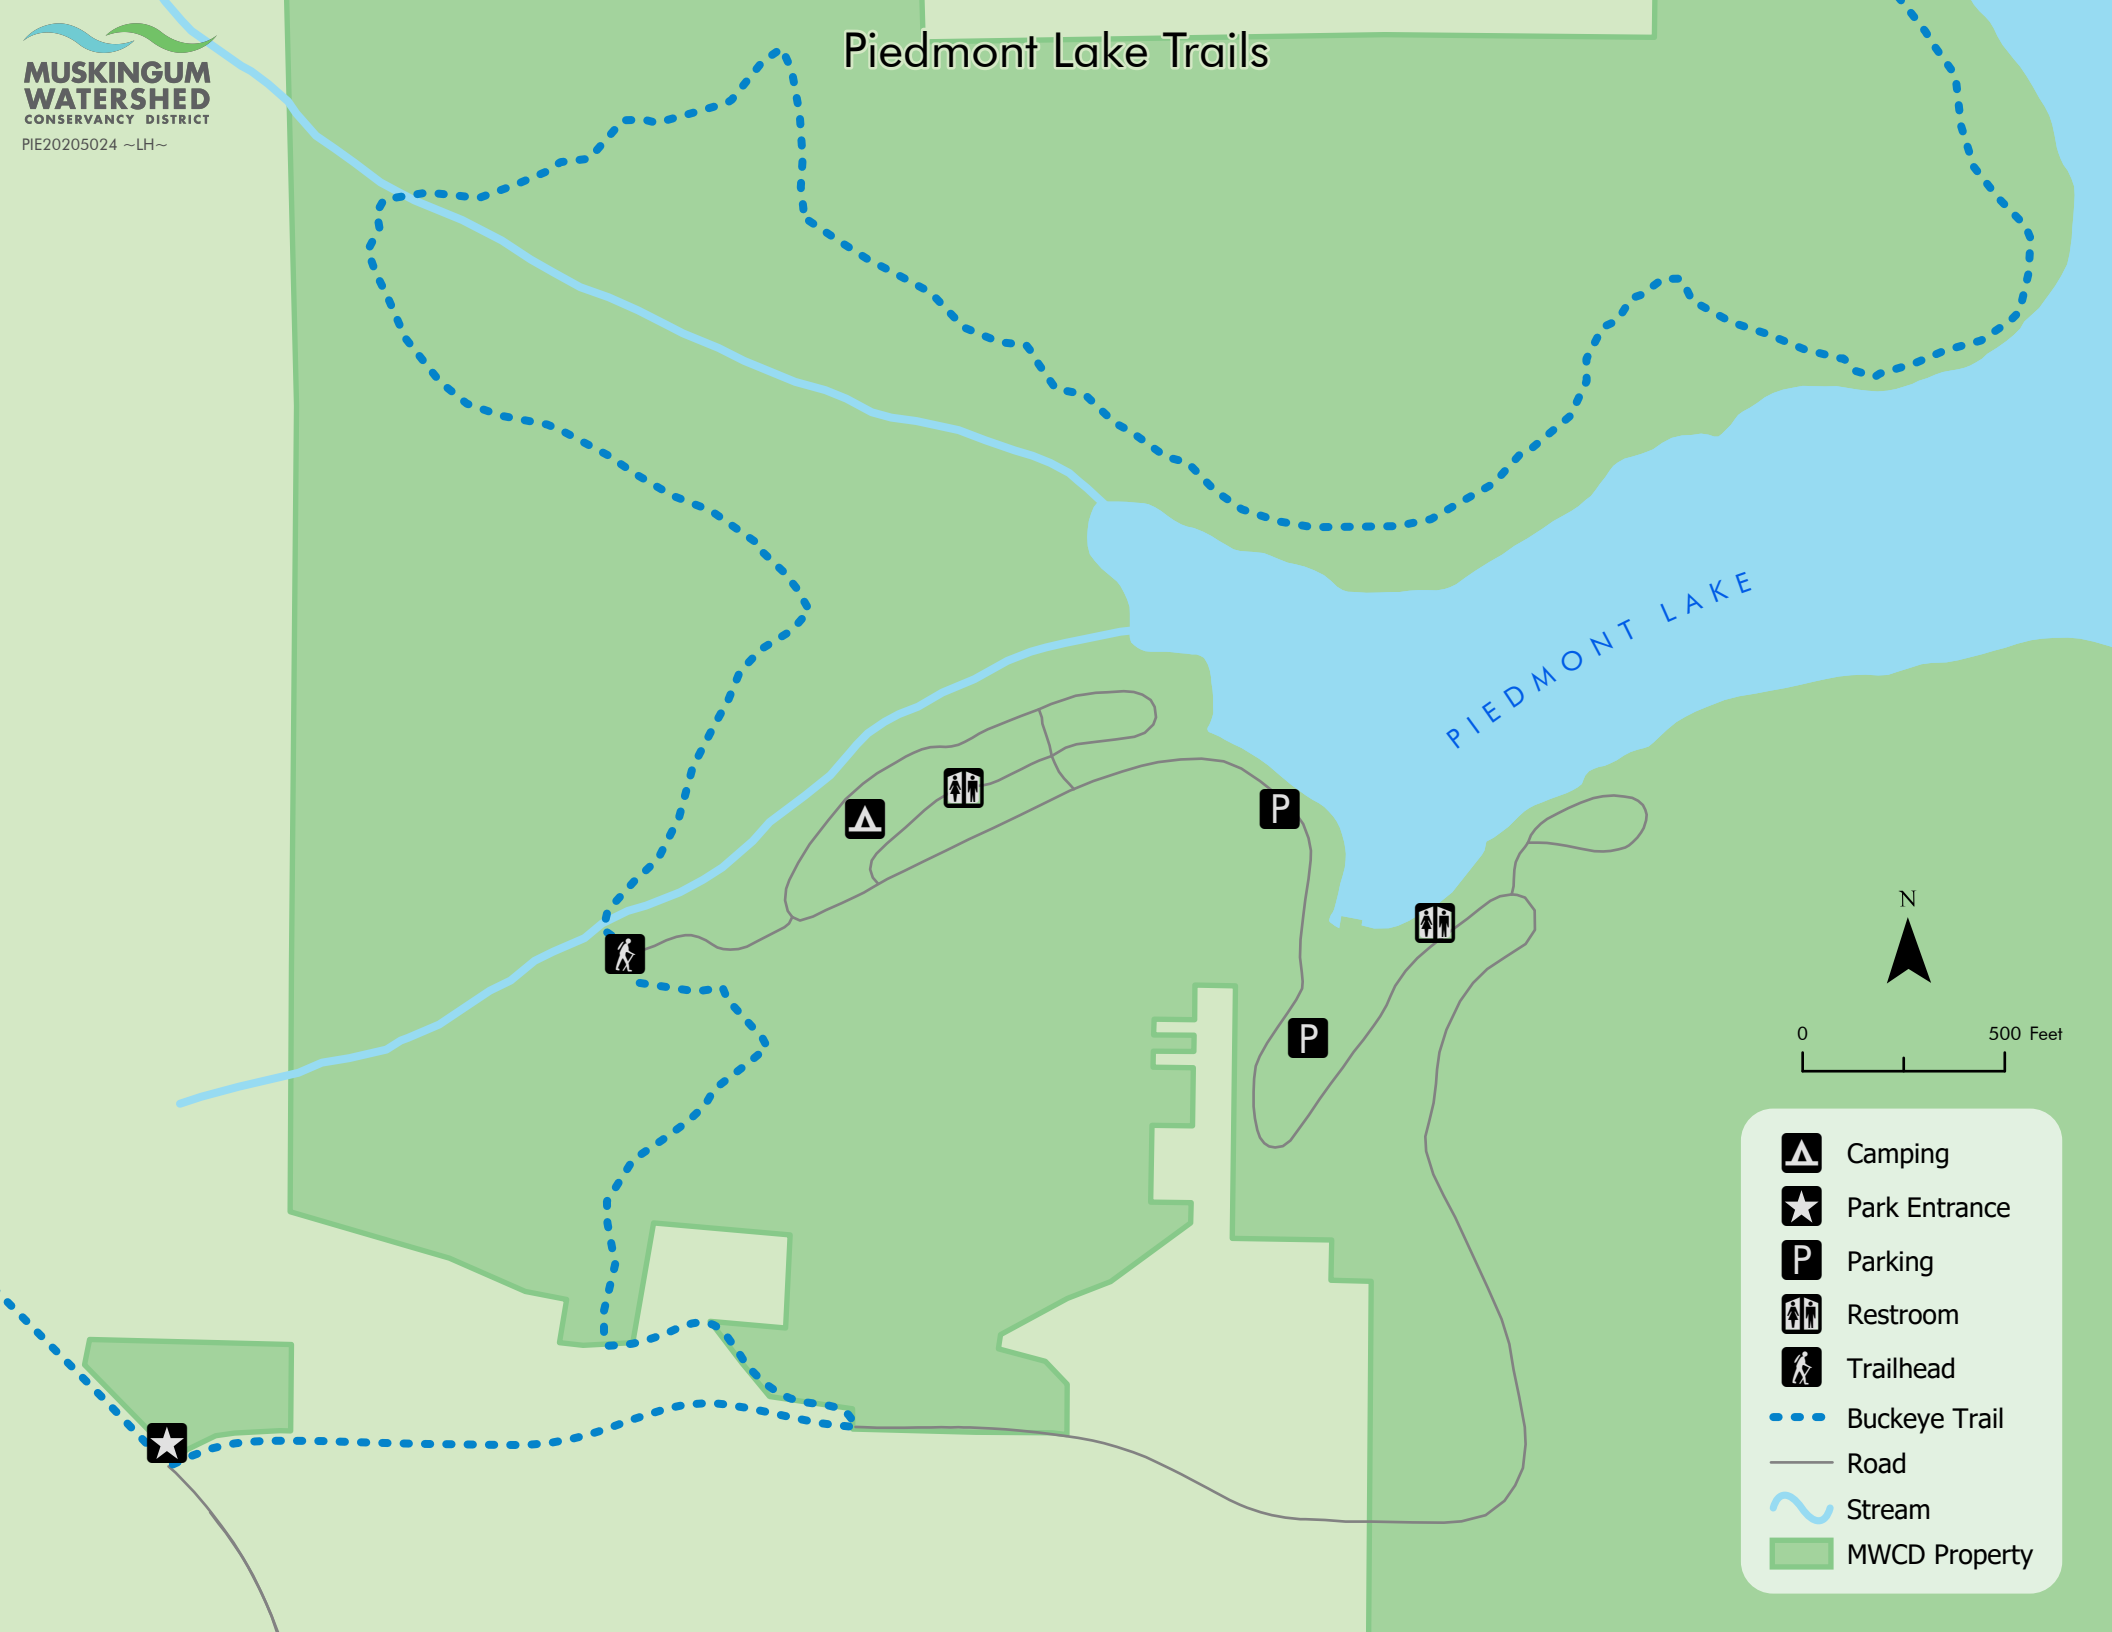

Piedmont Lake Trails

PIEDMONT LAKE

N

0 500 Feet

-  Camping
-  Park Entrance
-  Parking
-  Restroom
-  Trailhead
-  Buckeye Trail
-  Road
-  Stream
-  MWCD Property