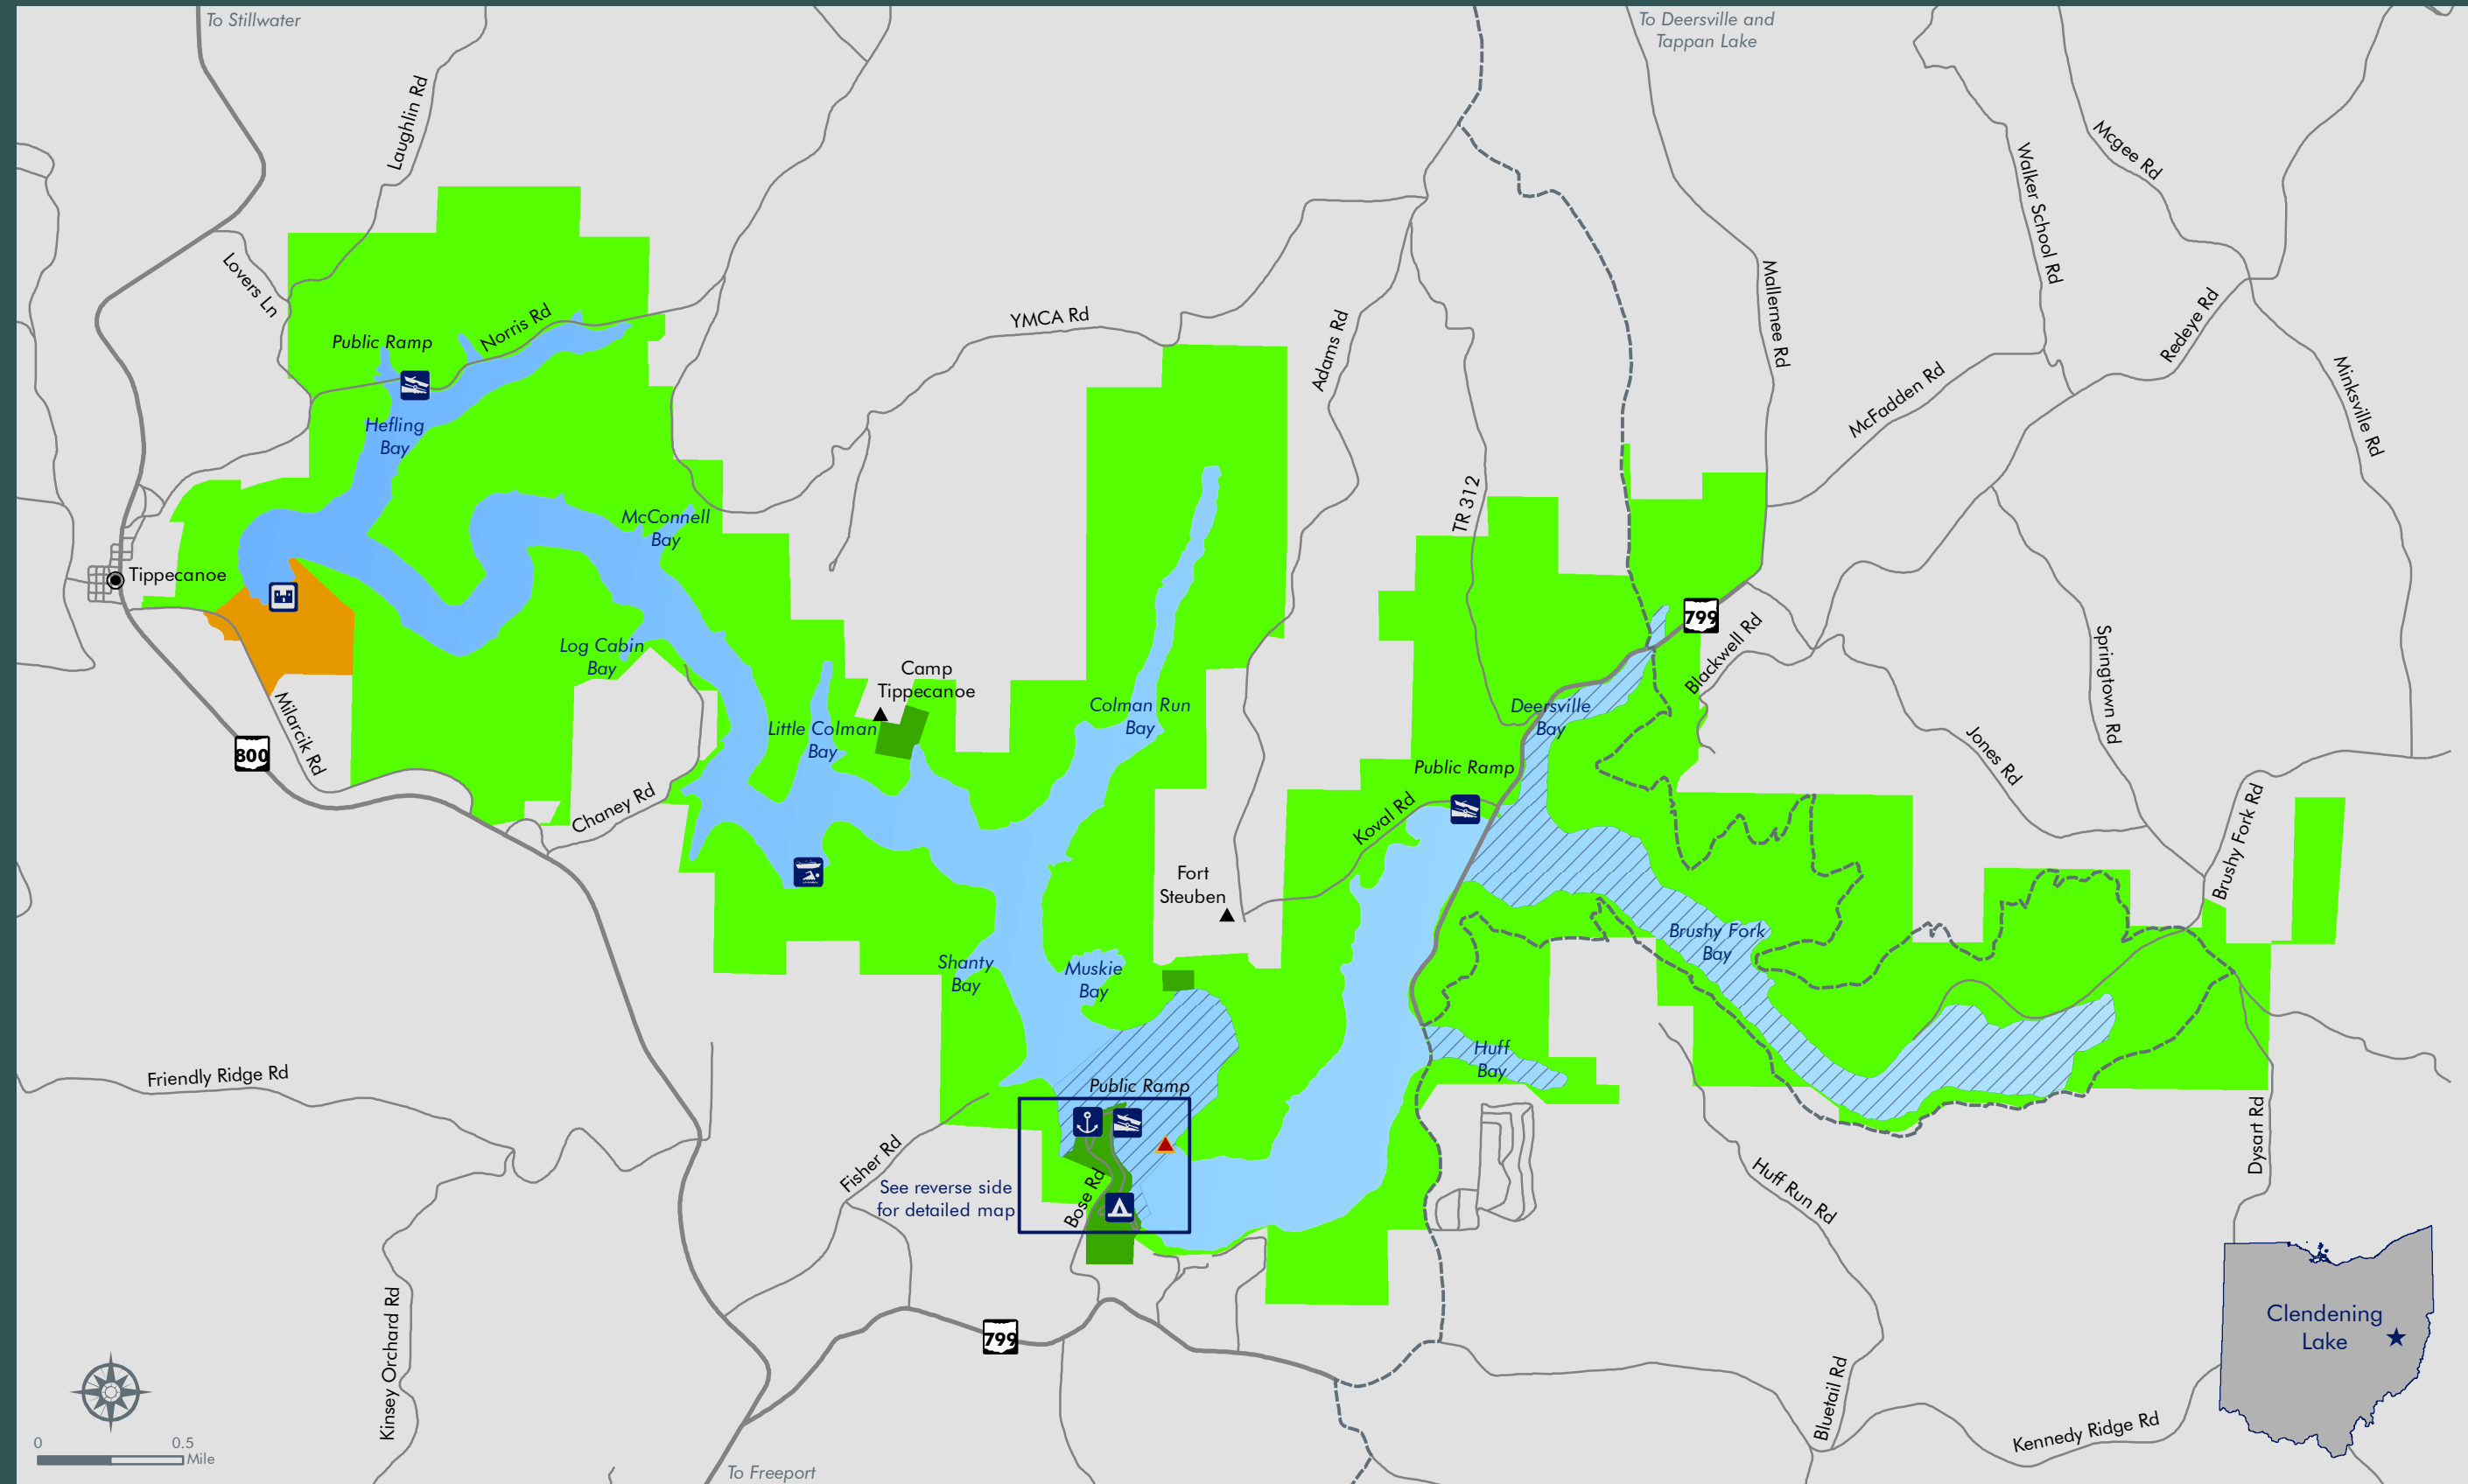

Clendening Lake

- Boat Ramp
- Boater Swimming Area
- Camping
- Dam
- Marina
- Camp, Club, Docking Association (D.A.)
- Populated Place
- Road
- Buckeye Trail
- No Wake Zone
- Clendening Lake
- Public Use Area
- Restricted Use Area
- USACE Area

See reverse side for detailed map

Muskingum Watershed Conservancy District
1319 Third St. NW
New Philadelphia, Ohio 44663-0349
(330) 343-6647, Toll Free (877) 363-8500
www.mwcd.org

Map is for informational purposes only.
Accuracy is neither guaranteed nor implied.

Sources: BTA, MWCD, ODNR, OGRIP