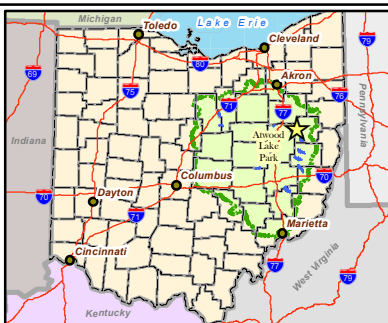

Driving directions have not been verified.

Travel distances are approximate.

Maps shown are for informational purposes only.