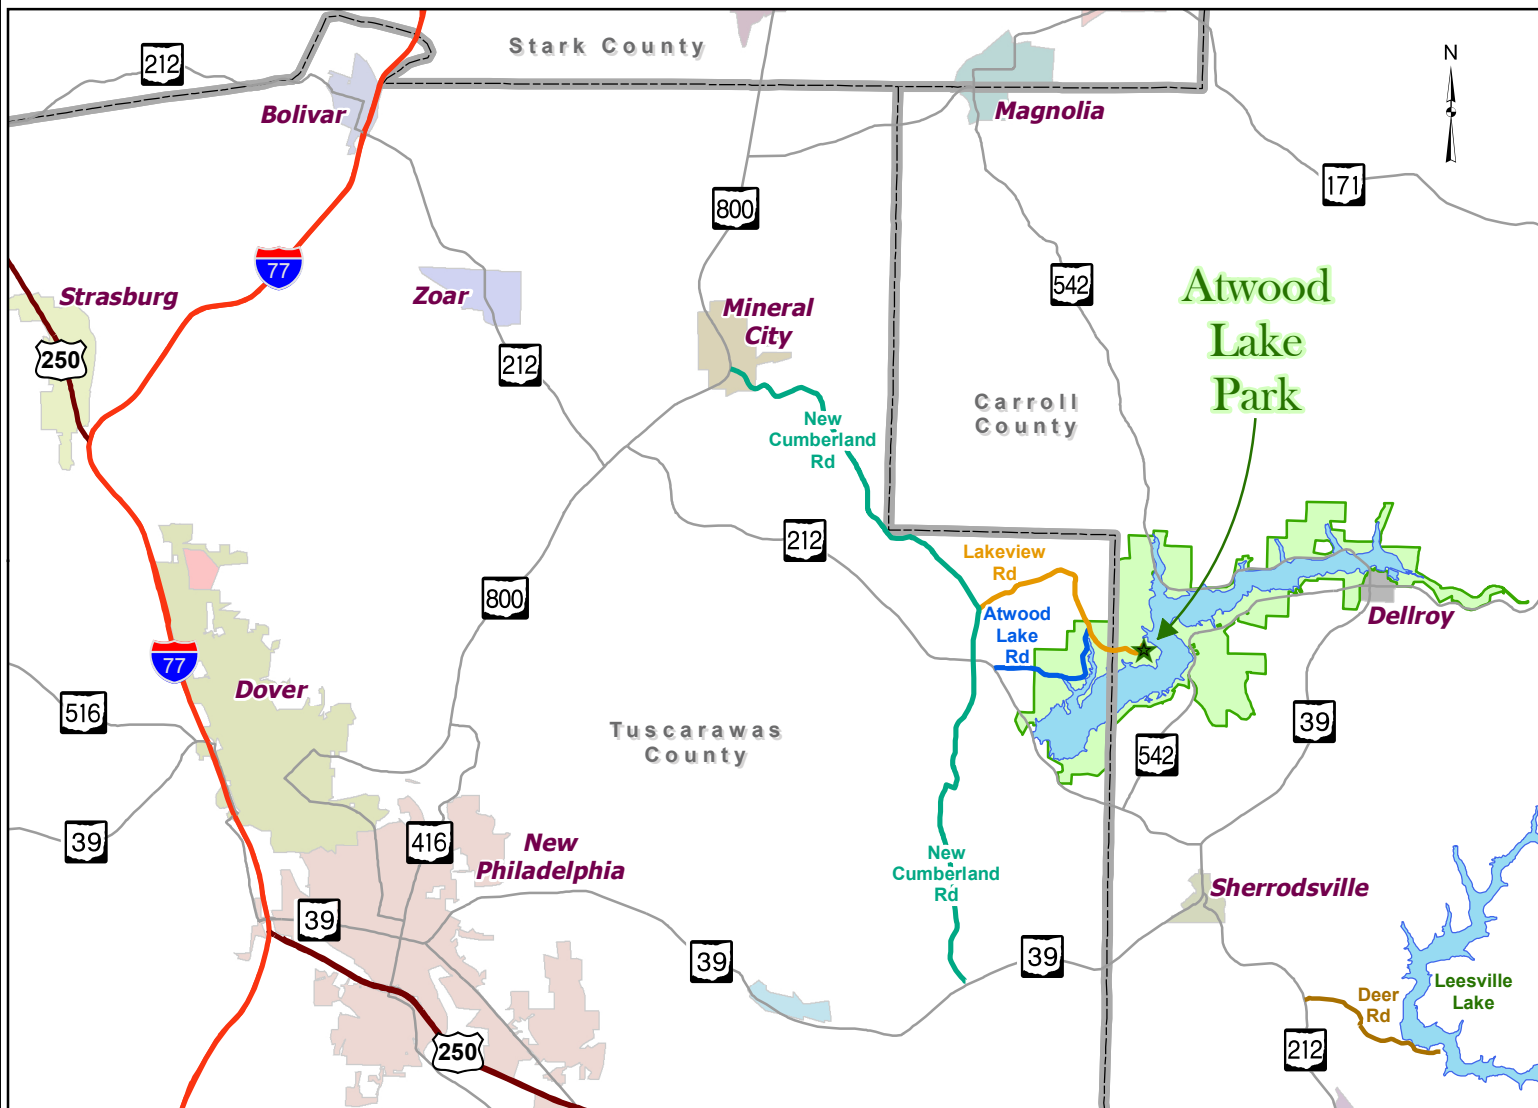

GPS Coordinates
for Atwood Lake Park
Entrance Gate:

-81° 16' 11.5" W Longitude
40° 32' 40.9" N Latitude

Atwood Lake Park
9500 Lakeview Road NE
Mineral City, OH 44656
330-343-6780
www.mwcd.org

From Columbus, OH:

- 1 - Follow I-70 East toward Wheeling
- 2 - Take exit 180B to merge onto I-77 N toward Cleveland
Travel 36.8 miles
- 3 - Take exit 81 for OH-39 E toward US-250 E/New Philadelphia
- 4 - Turn right at OH-39 E/W High Ave
Travel 1.7 miles
- 5 - Turn left at N Broadway St
Travel 1.0 mile
- 6 - Turn right at OH-416 N/7 Miles Dr/N Broadway St
Travel 2.5 miles
- 7 - Turn right at OH-800 N
Travel 4.5 miles
- 8 - Turn right at OH-212 E
Travel 6.2 miles
- 9 - Turn left at Atwood Lake Rd
Travel 1.9 miles
- 10 - Turn right at Lakeview Rd
Follow Lakeview Road into Atwood Lake Park

From Cleveland, OH:

- 1 - Follow I-77 South to Exit 93 OH-212 Zoar/Bolivar
- 2 - Turn left at OH-212 E
Travel 2.7 miles
- 3 - Turn right at OH-212 E/Main St
Follow OH-212 E for 3.1 miles
- 4 - Turn left at OH-212 E/OH-800 N
Travel 0.4 miles
- 5 - Take the first right onto OH-212 E
Travel 6.2 miles
- 6 - Turn left at Atwood Lake Road
Travel 1.9 miles
- 7 - Turn right at Lakeview Rd
Follow Lakeview Road into Atwood Lake Park